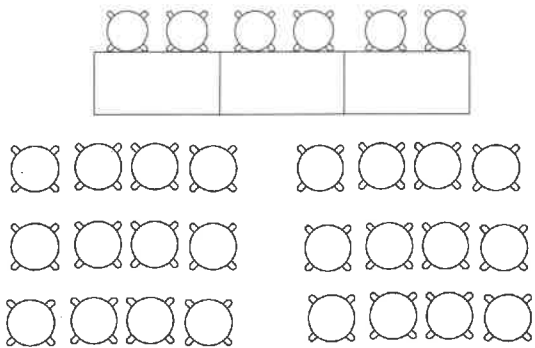

Wisner Center Room Arrangements

Lecture

Classroom

Board

Square

Banquet

Legend

- Table -30"x60"
- Table-72" dia
- Chair
- Podium