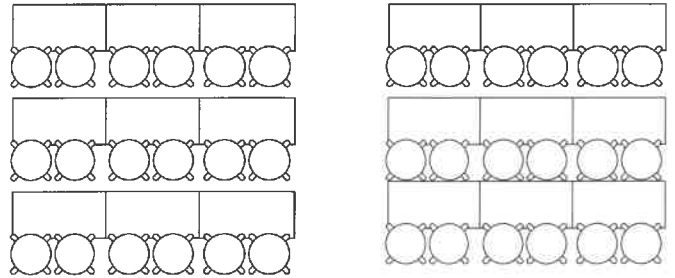

Wisner Center Room Arrangements

Lecture

Classroom

Board

Square

Banquet

Legend

- Table -30"x60"
- Table-72" dia
- Chair
- Podium