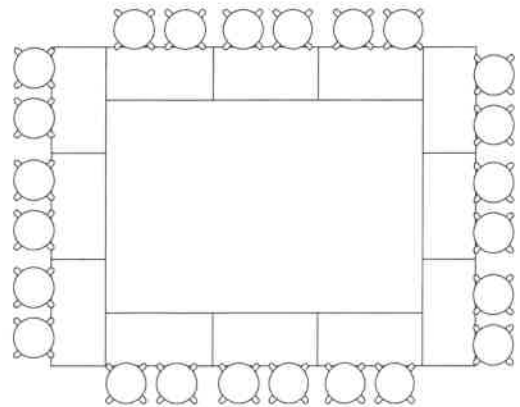

Wisner Center Room Arrangements

Lecture

Classroom

Board

Square

Banquet

Legend

- Table -30"x60"
- Table-72" dia
- Chair
- Podium