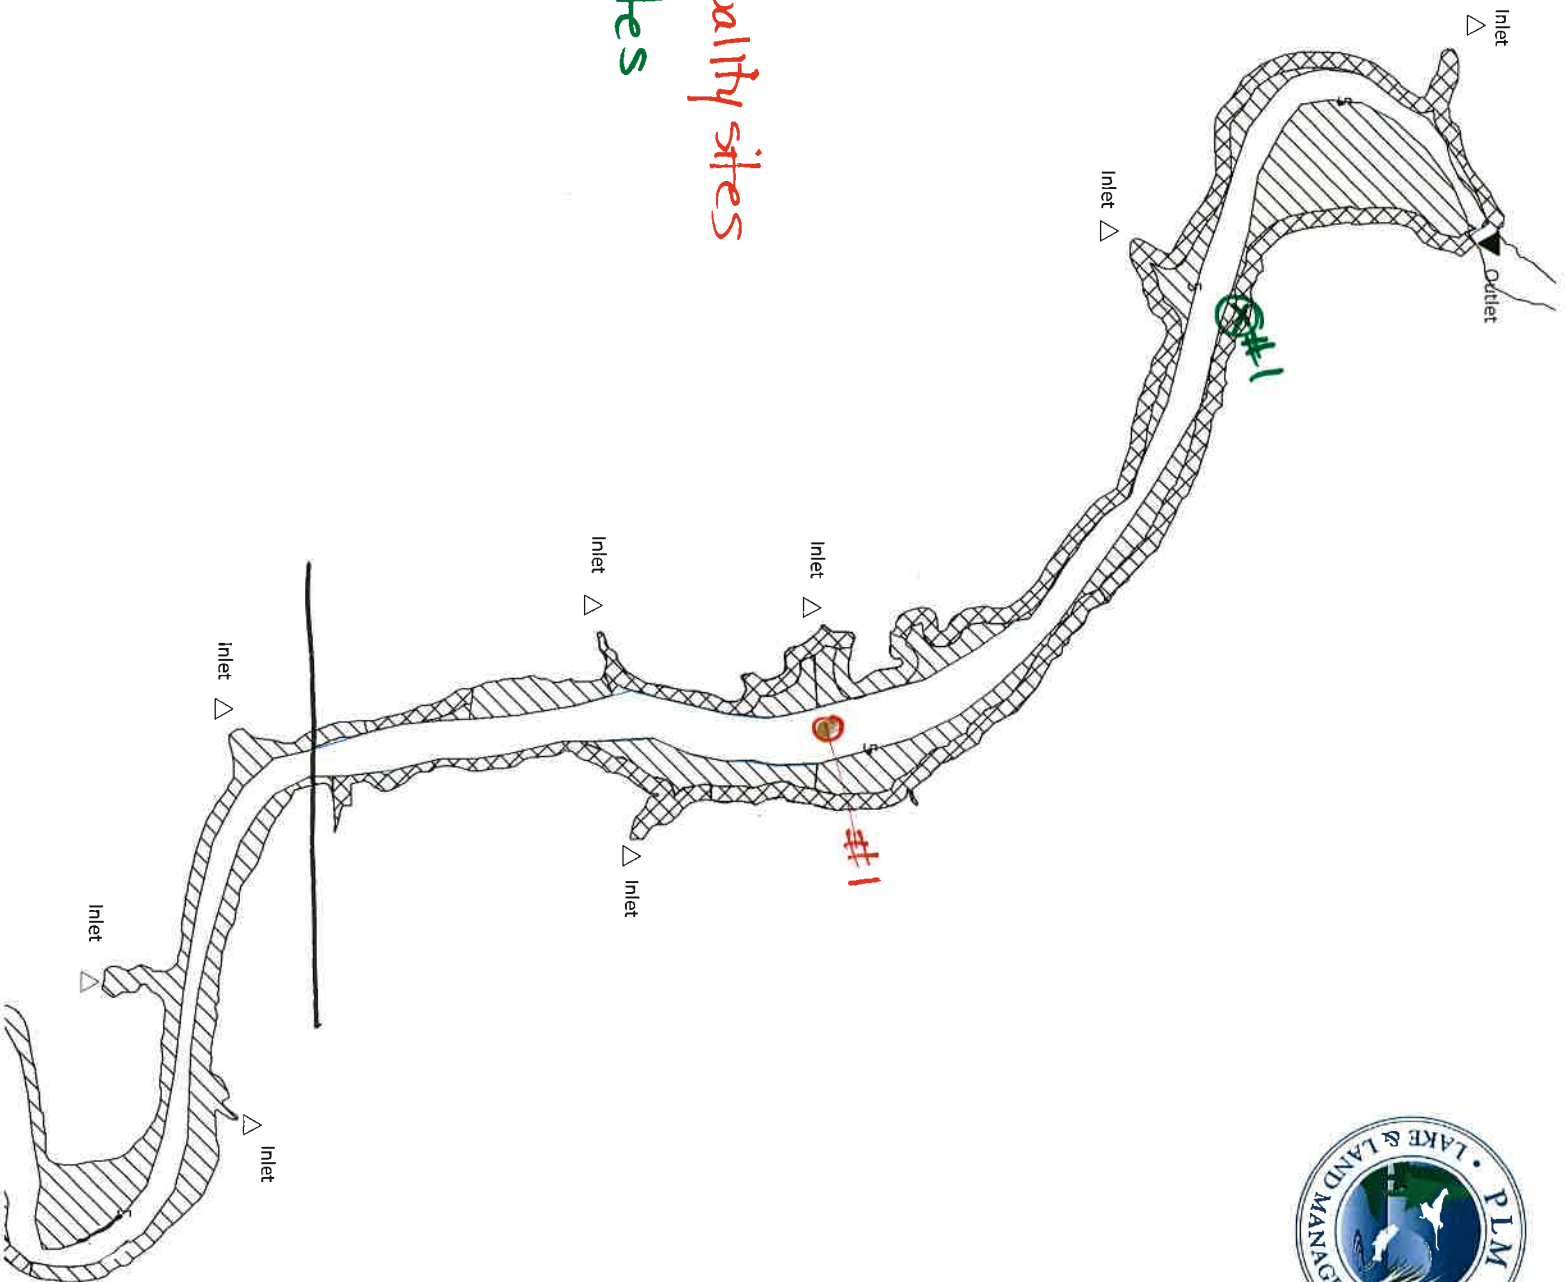

Thornapple River Cascade
 Kent County
 Cascade Township
 T6N R10W Sec 15, 16, 22, 27, 34
 323 Surface Acres

Total Treatment Area (Maps 1 & 2)

Weed & Algae Treatment Area = 83 acres

Exotic Treatment Area = 119 acres

Map 1 of 2

Littoral Zone = 202 acres
 25% Littoral Zone = 50.5 acres

(X) water quality sites

(X) E. coli sites

Thornapple River Cascade
 Kent County
 Cascade Township
 T6N R10W Sec 15, 16, 22, 27, 34
 323 Surface Acres

Total Treatment Area (Maps 1 & 2)

Weed & Algae Treatment Area = 83 acres

Exotic Treatment Area = 119 acres

Map 2 of 2

Total Littoral Zone = 202 acres
 25% Littoral Zone = 50.5 acres